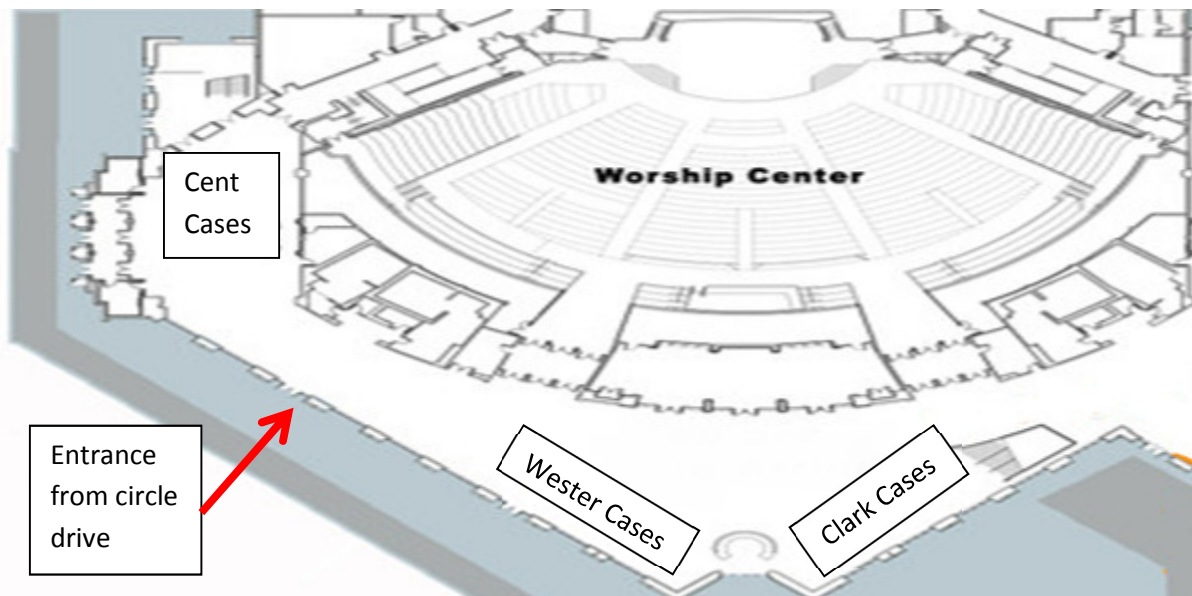

Centennial Cluster Bands

Winter Concert at Stonebriar Community Church

Please park on the Parkwood side of the church (the side with the fountains). Enter through the glass doors at the circle drive. Each band will have a designated area for their cases in the atrium, just search for your sign. In the auditorium, each band will have an area to sit while the other bands perform. When your band is done performing, students are welcome to stay but need to sit with their families, bands will not sit together after their performance.

Park in Blue and Green Lots from Parkwood Blvd

Enter here

Entrance from circle drive