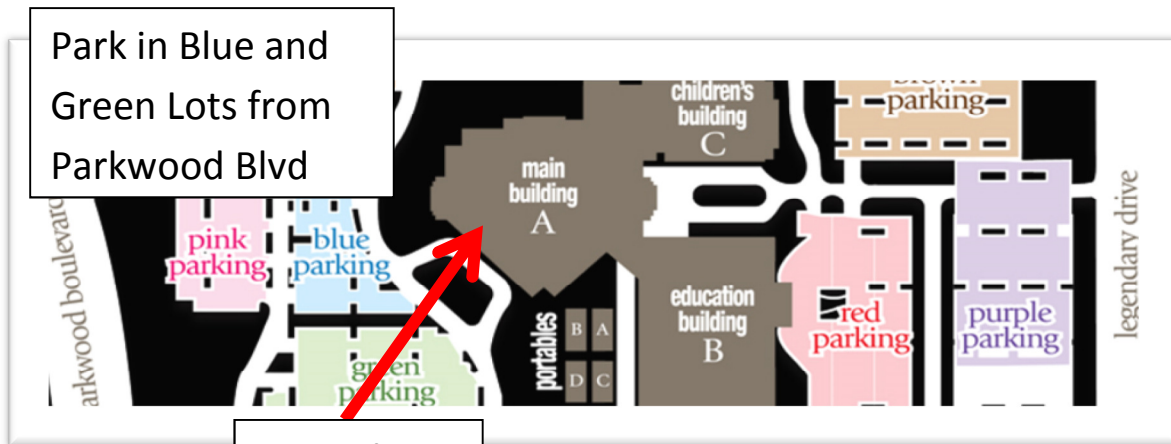

Centennial Cluster Bands

Winter Concert at Stonebriar Community Church

Please park on the Parkwood side of the church (the side with the fountains). Enter through the glass doors at the circle drive. Each band will have a designated area for their cases in the atrium, just search for your sign. In the auditorium, each band will have an area to sit while the other bands perform. When your band is done performing, students are welcome to stay but need to sit with their families, bands will not sit together after their performance.

Park in Blue and Green Lots from Parkwood Blvd

Enter here

Entrance from circle drive